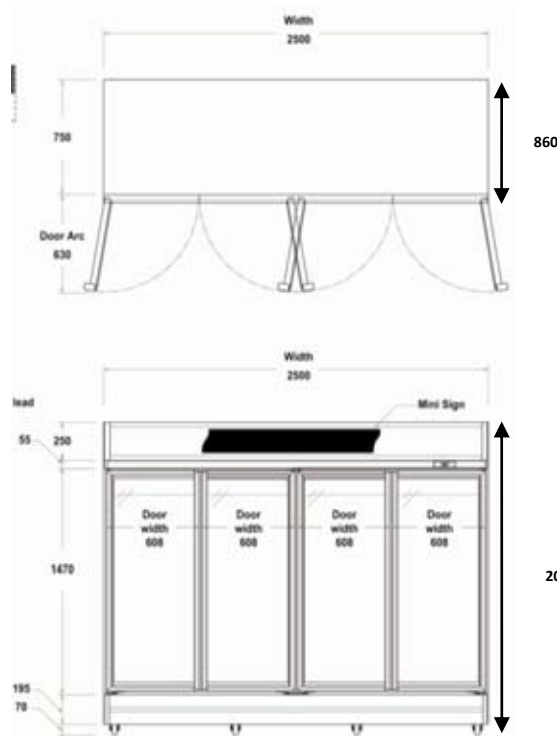

Options:

- Extra Shelves can be ordered
- Stainless Steel & other colours
- Bottom mount condenser
- Pass thru (doors on both sides)
- Glass front and/or sides
- Can be ordered with adjustable feet option

Requires a minimum of 300mm clear ventilation above the top.
In hot/steamy kitchens/shops a further 50mm space needed at rear.