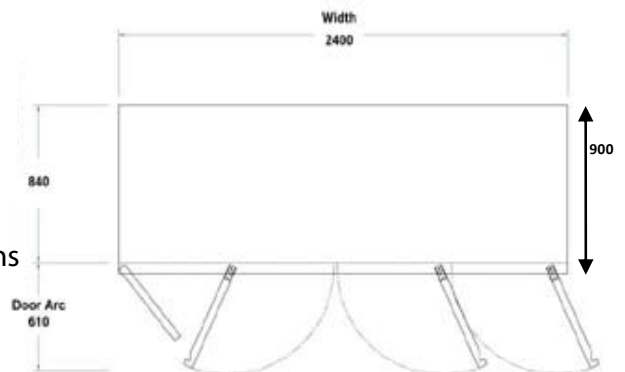

Artisan M2413

2.4M BAKERS BUDDY FREEZER Self Contained & Tropicalised

Overall Size: 2400mm wide x 900mm deep x 850mm high

Specifications:

- Litres: 810 Ltrs
- Weight: 200 kg
- Refrigerant: R404
- Tray Slides: 18 pairs
- Finish: Stainless Steel
- Power: 5.5 amp (1320 watt); 10 amp 240 volt plug
- Doors: 3 (heated fascias)
- Ambience: 40°C
- Temp: -20°C plus

Options:

- Extra Shelves can be ordered
- Right hand condenser
- Splashback
- Can be ordered with adjustable feet option

Requires a minimum of 300mm clear ventilation above the top.
In hot/steamy kitchens/shops a further 50mm space needed at rear.