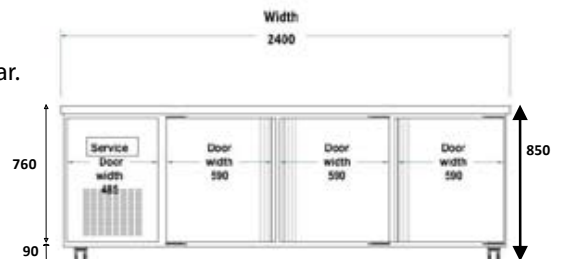

Artisan M2413

2.4M BAKERS BUDDY FREEZER Self Contained & Tropicalised

Overall Size: 2400mm wide x 900mm deep x 850mm high

Specifications:

- Litres: 810 Ltrs
- Weight: 200 kg
- Refrigerant: R404
- Tray Slides: 18 pairs
- Finish: Stainless Steel
- Power: 5.5 amp (1320 watt); 10 amp 240 volt plug
- Doors: 3 (heated fascias)
- Ambience: 40°C
- Temp: -20°C plus

Options:

- Extra Shelves can be ordered
- Right hand condenser
- Splashback
- Can be ordered with adjustable feet option

Requires a minimum of 300mm clear ventilation above the top.
In hot/steamy kitchens/shops a further 50mm space needed at rear.