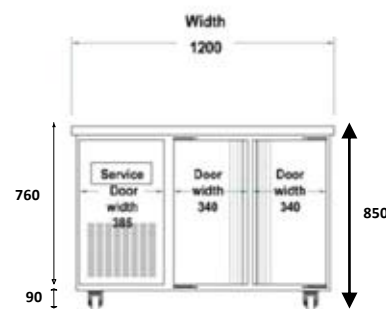

Artisan M2112

1.2M UNDERBENCH CHILLER S/DOOR Self Contained & Tropicalised

Overall Size: 1200mm wide x 750mm deep x 850mm high

Specifications:

- Litres: 220 Ltrs
- Weight: 75kg
- Refrigerant: R134
- Shelves: 4 (292mm wide x 560mm deep)
- Clear Door Opening Width: 250mm
- Finish: Stainless Steel
- Power: 2.5 amp (600 watt); 10 amp 240 volt plug
- Doors: 2 (heated fascias)
- Ambience: 40°C
- Temp: 0°C plus

Features:

- Digital control
- Stainless steel work top
- 4 castors (2 locking)
- All door seals are replaceable
- Auto defrost
- Full 12month Manufacturers warranty
- Made in Taiwan to Artisan Australia specifications

Options:

- Extra Shelves can be ordered
- Right hand condenser
- Glass front
- Extra height
- Pass thru (doors on both sides)
- Splashback, Drawers
- either 2 or 3 high with a combination of doors or only drawers

Front grille must be left unobstructed.
Requires a 75mm gap to be left at cabinet grille.

artisan™

Commercial Fridge & Freezer Sales Australia Pty Ltd

www.commercialfridgefreezer.com.au

info@cffsa.com.au

Ph. 1300 733 715

Fax. 1300 136 809