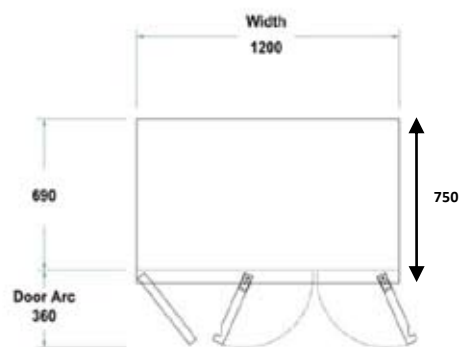

Artisan M2112

1.2M UNDERBENCH CHILLER S/DOOR Self Contained & Tropicalised

Overall Size: 1200mm wide x 750mm deep x 850mm high

Specifications:

- Litres: 220 Ltrs
- Weight: 75kg
- Refrigerant: R134
- Shelves: 4 (292mm wide x 560mm deep)
- Clear Door Opening Width: 250mm
- Finish: Stainless Steel
- Power: 2.5 amp (600 watt); 10 amp 240 volt plug
- Doors: 2 (heated fascias)
- Ambience: 40°C
- Temp: 0°C plus

Features:

- Digital control
- Stainless steel work top
- 4 castors (2 locking)
- All door seals are replaceable
- Auto defrost
- Full 12month Manufacturers warranty
- Made in Taiwan to Artisan Australia specifications

Options:

- Extra Shelves can be ordered
- Right hand condenser
- Glass front
- Extra height
- Pass thru (doors on both sides)
- Splashback, Drawers
- either 2 or 3 high with a combination of doors or only drawers

Front grille must be left unobstructed.
Requires a 75mm gap to be left at cabinet grille.

artisan™

Commercial Fridge & Freezer Sales Australia Pty Ltd

www.commercialfridgefreezer.com.au

info@cffsa.com.au

Ph. 1300 733 715

Fax. 1300 136 809