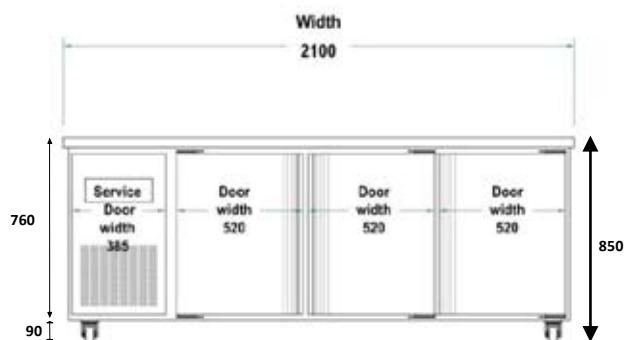

Artisan M2421

2.1M UNDERBENCH CHILLER/FREEZER COMBO Self Contained & Tropicalised

Overall Size: 2100mm wide x 750mm deep x 850mm high

Specifications:

- Litres: 190 Ltr Freezer / 380 Ltr Chiller
- Weight: 130kg
- Refrigerant: R404
- Shelves: 6 (2 \ 535mm W x 560mm D)
(4 \ 435mm W x 560mm D)
- Finish: Stainless Steel
- Power: 4.5 amp (1080 watt); 10 amp 240 volt plug
- Doors: 3 (heated fascias)
- Ambience: 40°C
- Temp: -20°C plus / 0°C plus

Options:

- Extra Shelves can be ordered
- Right hand condenser
- Splashback
- Other sizes and combinations available

Front grille must be left unobstructed.
Requires a 75mm gap to be left at cabinet grille.