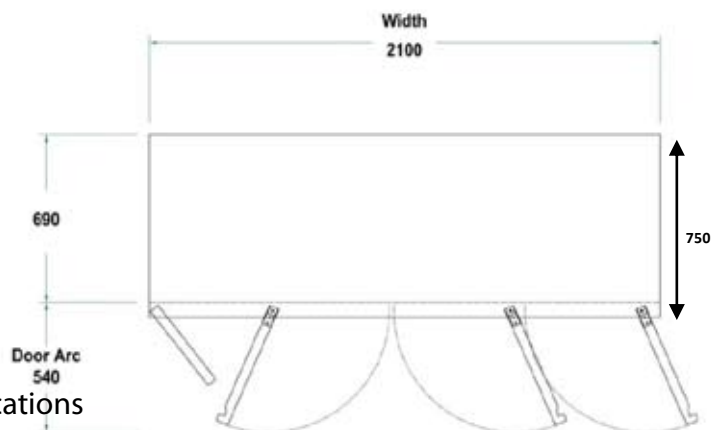

Artisan M2421

2.1M UNDERBENCH CHILLER/FREEZER COMBO Self Contained & Tropicalised

Overall Size: 2100mm wide x 750mm deep x 850mm high

Specifications:

- Litres: 190 Ltr Freezer / 380 Ltr Chiller
- Weight: 130kg
- Refrigerant: R404
- Shelves: 6 (2 \ 535mm W x 560mm D)
(4 \ 435mm W x 560mm D)
- Finish: Stainless Steel
- Power: 4.5 amp (1080 watt); 10 amp 240 volt plug
- Doors: 3 (heated fascias)
- Ambience: 40°C
- Temp: -20°C plus / 0°C plus

Options:

- Extra Shelves can be ordered
- Right hand condenser
- Splashback
- Other sizes and combinations available

Front grille must be left unobstructed.
Requires a 75mm gap to be left at cabinet grille.