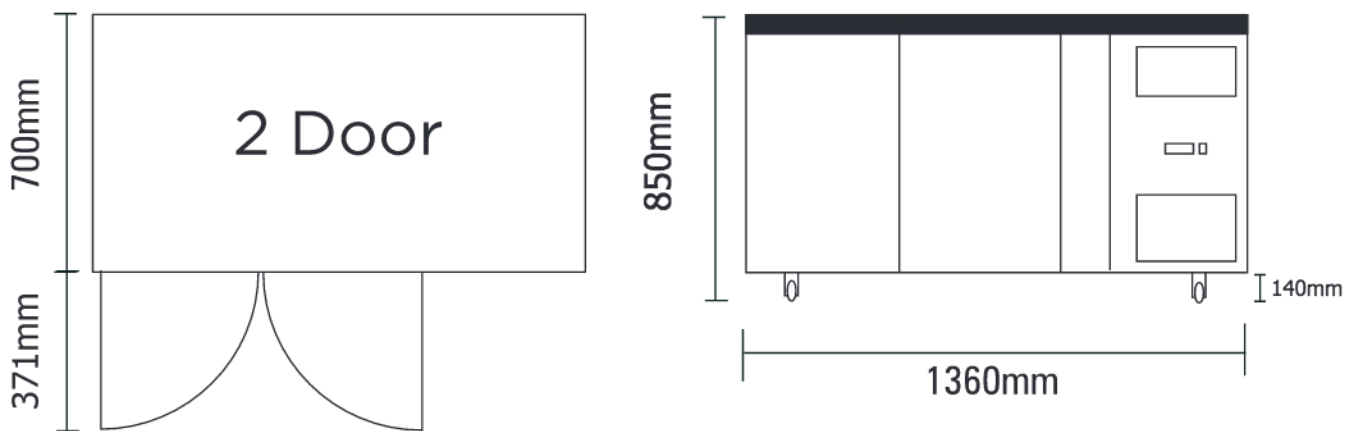

### SPECIFICATIONS

Part Number	3735204	Door Swing Dimension	371mm
Capacity	282L	Total Depth of Door Open	1071mm
Temperature Range	+2 to +8°C	Door Shape	Hinged
Max Ambient Temp.	38°C	Self-Closing Door	Yes
Refrigeration Capacity	245W	Door Lock	No
Energy Consumption	2Kwh/24h	No. of Doors	2
Current	2.2A	Temp. Controller	Digital
Gross Weight	110kg	Castors	Yes, Legs available
Packaged Dimensions	1390 x 730 x 910 mm	No. of Shelves inc. Base	3x2
Refrigerant	R134a	Shelves Dimensions	333(w) x 530(d)
Plug Supplied	Yes, 1 x 10A, 2.5m cord length	Narrow-Gauge Shelving	Yes
Plug Location	Bottom Right	Colour	Stainless Steel
Main Light	N/A	Warranty	2 Years, Parts & Labour
Door Type	Solid, Stainless Steel	Warranty Service	Bromic Extra Care

### DIMENSIONS

External (mm)	
Width	1360
Depth	700
Height	850
Internal (mm)	
Width	902
Depth	530
Height	589

All information is correct at the time of publication. BROMIC PTY Ltd reserve the right to alter specifications without notice.