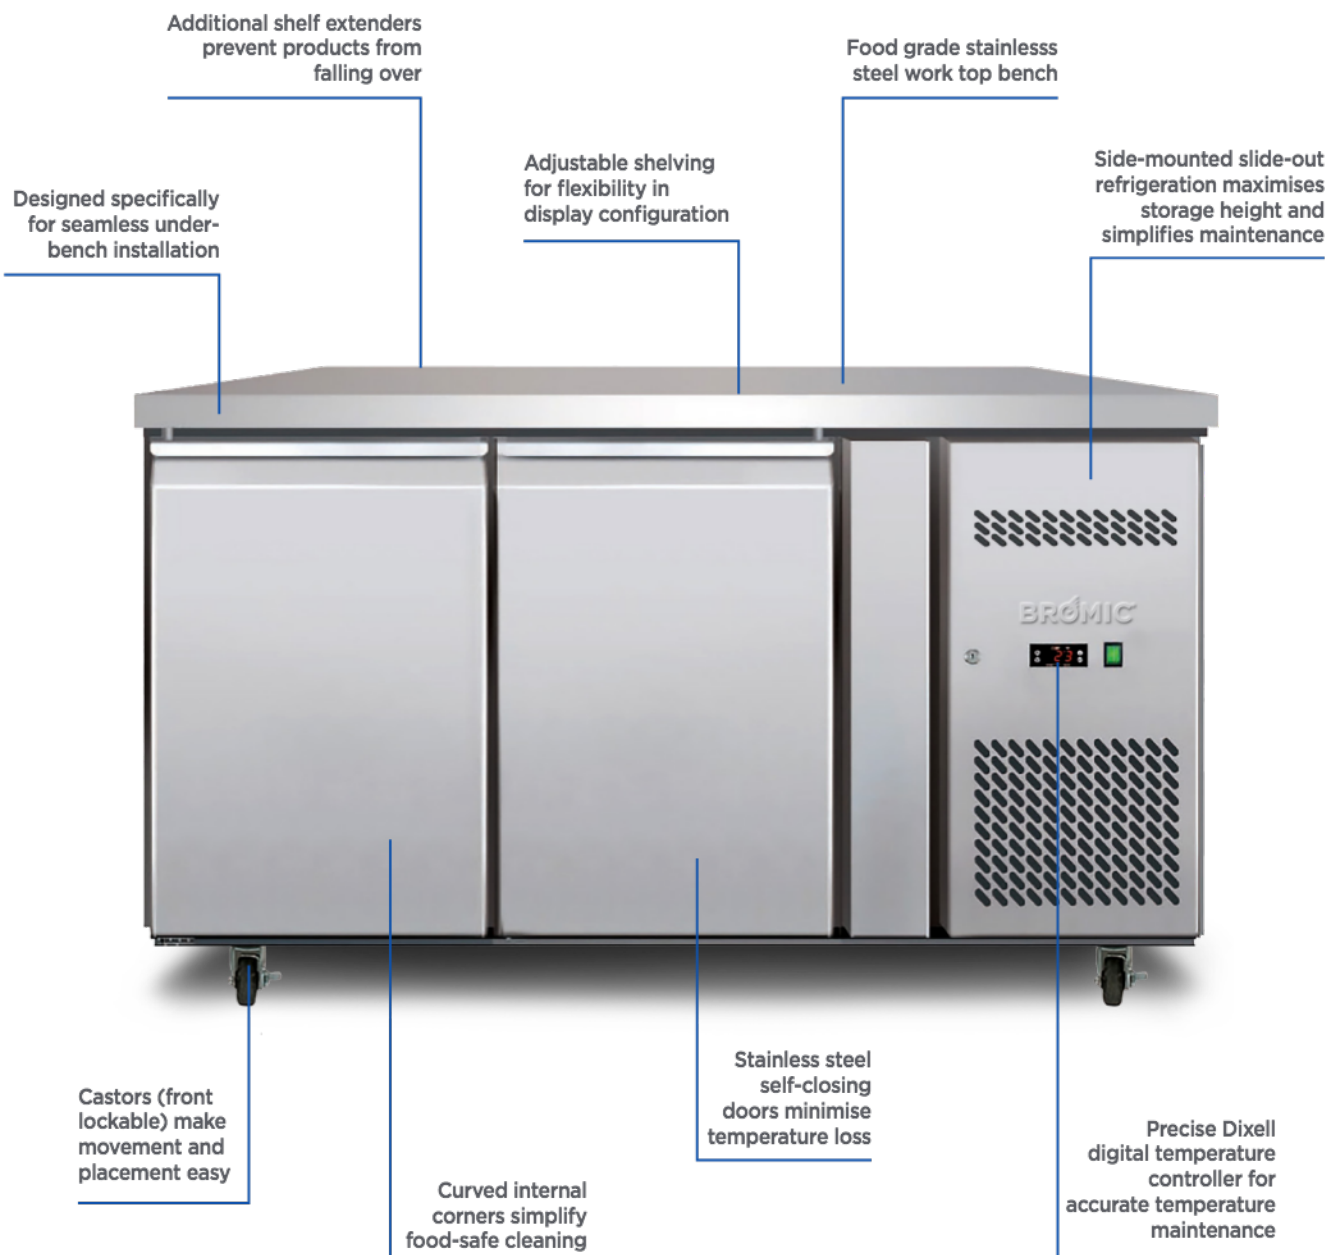

## UBC1360SD | Underbench Storage Chiller 282L LED

Bar Chillers & Freezers

### UBC1360SD

**UNDERBENCH  
STORAGE CHILLER  
282L LED**

## UBC1360SD | Underbench Storage Chiller 282L LED

### SPECIFICATIONS

Part Number	3735204	Door Swing Dimension	371mm
Capacity	282L	Total Depth of Door Open	1071mm
Temperature Range	+2 to +8°C	Door Shape	Hinged
Max Ambient Temp.	38°C	Self-Closing Door	Yes
Refrigeration Capacity	245W	Door Lock	No
Energy Consumption	2Kwh/24h	No. of Doors	2
Current	2.2A	Temp. Controller	Digital
Gross Weight	110kg	Castors	Yes, Legs available
Packaged Dimensions	1390 x 730 x 910 mm	No. of Shelves inc. Base	3x2
Refrigerant	R134a	Shelves Dimensions	333(w) x 530(d)
Plug Supplied	Yes, 1 x 10A, 2.5m cord length	Narrow-Gauge Shelving	Yes
Plug Location	Bottom Right	Colour	Stainless Steel
Main Light	N/A	Warranty	2 Years, Parts & Labour
Door Type	Solid, Stainless Steel	Warranty Service	Bromic Extra Care