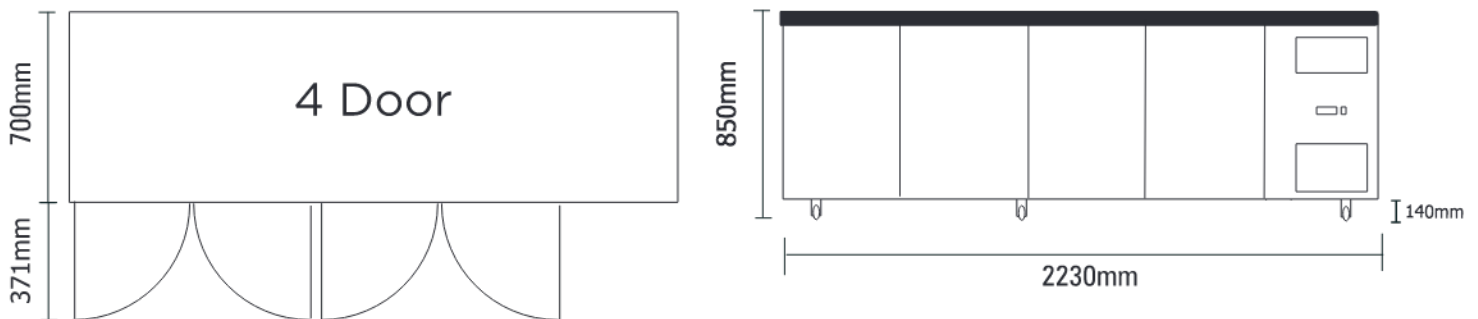

### SPECIFICATIONS

Part Number	3735212	Door Swing Dimension	371mm
Capacity	553L	Total Depth of Door Open	1071mm
Temperature Range	+2 to +8°C	Door Shape	Hinged
Max Ambient Temp.	32°C	Self-Closing Door	Yes
Refrigeration Capacity	345W	Door Lock	No
Energy Consumption	2.8Kwh/24h	No. of Doors	4
Current	2.8A	Temp. Controller	Digital
Gross Weight	180kg	Castors	Yes, Legs available
Packaged Dimensions	2260 x 740 x 910 mm	No. of Shelves inc. Base	3x4
Refrigerant	R134a	Shelves Dimensions	333(w) x 530(d) mm
Plug Supplied	Yes, 1 x 10A, 2.5m cord length	Narrow-Gauge Shelving	Yes
Plug Location	Bottom Right	Colour	Stainless Steel
Main Light	LED	Warranty	2 Years, Parts & Labour
Door Type	Glass	Warranty Service	Bromic Extra Care

### DIMENSIONS

External (mm)	
Width	2230
Depth	700
Height	850
Internal (mm)	
Width	1772
Depth	530
Height	589

All information is correct at the time of publication. BROMIC PTY Ltd reserve the right to alter specifications without notice.