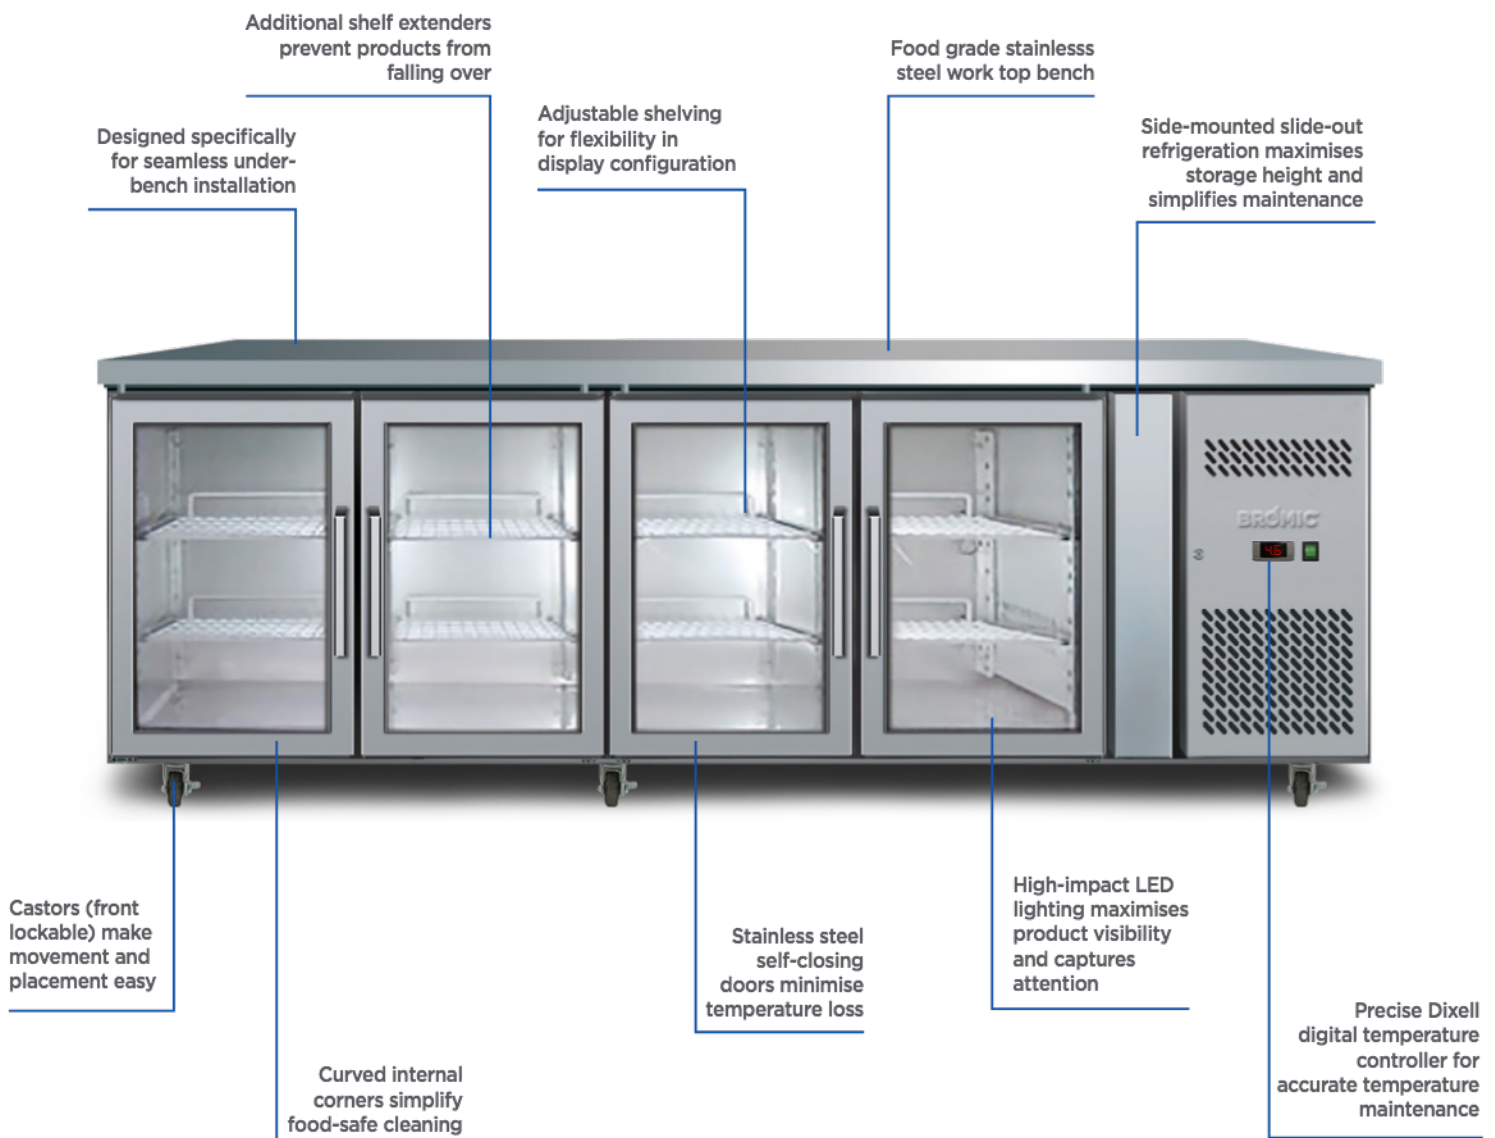

## UBC2230GD | Underbench Glass Door Display Chiller 553L LED

Bar Chillers & Freezers

### UBC2230GD

**UNDERBENCH  
GLASS DOOR  
DISPLAY CHILLER  
553L LED**

## UBC2230GD | Underbench Glass Door Display Chiller 553L LED

### SPECIFICATIONS

Part Number	3735212	Door Swing Dimension	371mm
Capacity	553L	Total Depth of Door Open	1071mm
Temperature Range	+2 to +8°C	Door Shape	Hinged
Max Ambient Temp.	32°C	Self-Closing Door	Yes
Refrigeration Capacity	345W	Door Lock	No
Energy Consumption	2.8Kwh/24h	No. of Doors	4
Current	2.8A	Temp. Controller	Digital
Gross Weight	180kg	Castors	Yes, Legs available
Packaged Dimensions	2260 x 740 x 910 mm	No. of Shelves inc. Base	3x4
Refrigerant	R134a	Shelves Dimensions	333(w) x 530(d) mm
Plug Supplied	Yes, 1 x 10A, 2.5m cord length	Narrow-Gauge Shelving	Yes
Plug Location	Bottom Right	Colour	Stainless Steel
Main Light	LED	Warranty	2 Years, Parts & Labour
Door Type	Glass	Warranty Service	Bromic Extra Care