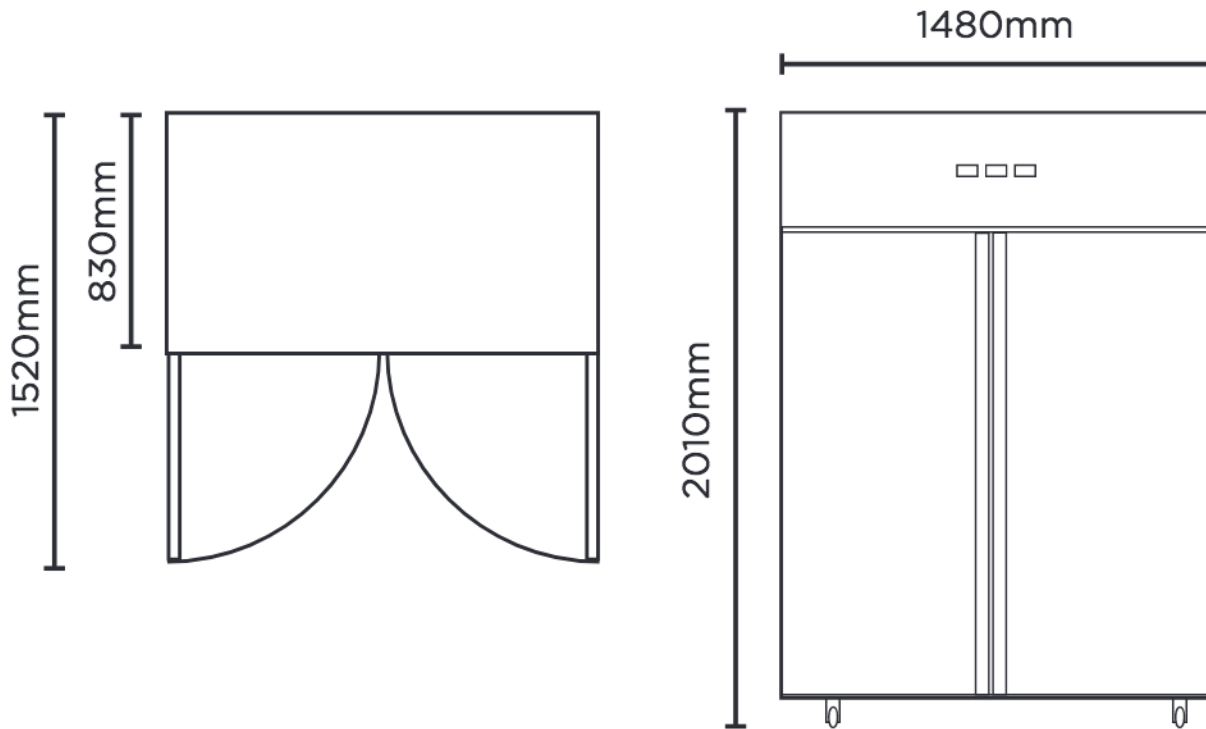

### SPECIFICATIONS

Part Number	3735194	Door Swing Dimension	830mm
Capacity	1300L	Total Depth of door open	1520mm
Temperature Range	-22 to -18°C	Door Shape	Flat
Max. Ambient Temp.	38°C	Self-Closing Door	Yes
Refrigeration Capacity	800W	Door Lock	Yes
Energy Consumption	5.4kWh/24h	No. of Doors	2
Current	4.8A	Temp. Controller	Digital
Gross Weight	226kg	Castors	Yes
Packaged Dimensions	1510 x 855 x 2062	No. of Shelves Incl. Base Per Door	6
Air-Circulation	Fan Forced	Shelves Dimensions	530(w) x 650(d) mm
Drainage Points	No Drainage Required	Colour	Stainless Steel
Refrigerant	R404a	Warranty	2 Years, Parts & Labour
Plug Supplied	Yes, 1 x 10A	Warranty Service	Bromic Extra Care
Plug Location	Top Left		
Display Light Box	No		
Internal Light	LED		
Door Type	Solid		

### DIMENSIONS

External (mm)	
Width	1480
Depth	830
Height	2010

Internal (mm)	
Width	1360
Depth	685
Height	1390

BROMIC PTY Ltd reserve the right to alter specifications without notice.