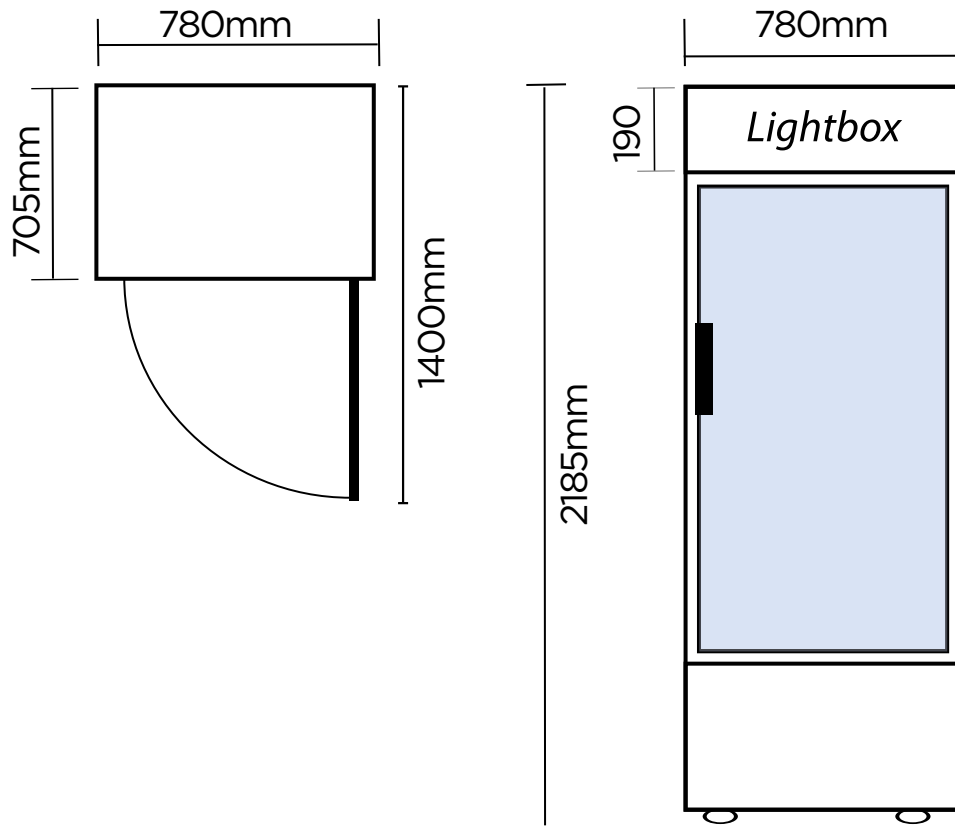

5 adjustable shelves plus base to accommodate drinks and food items of various sizes

High-impact LED internal lighting on each side for perfect product presentation

43°C maximum ambient temperature for consistent cooling even in extreme heat

Digital controller for easy and accurate temperature control

Lockable castors to move and position the unit with ease

Upright Display Fridge 659L - 1 Door - Flat Glass - Lightbox

| Vertical Display & Storage

SPECIFICATIONS				DIMENSIONS	
Model Number	GM0690LB	Colour	Black	External (mm)	
Part Number	3736222	Display Light Box	Yes	Width	780
Volume	659L	Internal Light	LED	Depth	705
Unit Weight	123kg	No. of Doors	1	Height	2185
Packaged Weight	128kg	Door Type	Glass	Internal (mm)	
Adjustable Temp. Range	+1°C to +5°C	Door Glass Type	Double glazed Low-E Glass + Argon Gas	Width	702
Max. Ambient Temp.	43°C	Door Style	Hinged	Depth	555
Climate Class	3M1	Door Shape	Flat	Height	1682
Energy Consumption	3.995kWh/24h	Door Swing Dimension	695mm	Packaged (mm)	
GEMS Star Rating	7 stars	Total Depth of door open	1400mm	Width	870
Refrigeration Capacity	485W	Self-Closing Door	Yes	Depth	750
Air Circulation	Fan Forced	Door Lock	No	Height	2200
Refrigerant	R290	No. of Shelves incl Base	6		
Rated Current	3.8A	Shelf Type	Adjustable		
Electrical Voltage	220-240V	Shelves Dimensions	680(w) x 480(d) mm		
Frequency	50Hz	Temp. Controller	Digital		
Power Supply	Single Phase	Castors	Yes		
Power Plug	1 x 10A	Warranty	2 Years Bromic Extra Care Warranty - Labour and Parts		
Plug Location	Rear, Bottom right				