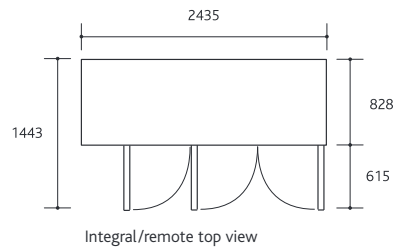

PSF0005

Specifications

Pegasus Series

Food Service / 2/1 Under Counter

PG200HC / PG200HF - 2/1 GASTRONORM TRAYS

Model	Weight (kg)	Integral/Remote	Chiller/Freezer	Gross Volume 210 litres (7.42ft ³)	Total Shelf Area 0.64m ² (excluding floor)
PG200HC	120	Integral	Chiller		
PG200HCr	105	Remote	Chiller		
PG200HF	132	Integral	Freezer		
PG200HFr	108	Remote	Freezer		
		Integral External (mm)	Remote External (mm)	Internal (mm)	Floor Area 0.88m ² (integral)
Height*		771	771	565	0.88m ² (remote)
Width		1065	1065	565	
Depth		828	828	650	

PG200HC / PG200HF
1 DOOR

PG500HC / PG500HF - 2/1 GASTRONORM TRAYS

Model	Weight (kg)	Integral/Remote	Chiller/Freezer	Gross Volume 459 litres (16.20ft ³)	Total Shelf Area 1.27m ² (excluding floor)
PG500HC	135	Integral	Chiller		
PG500HCr	120	Remote	Chiller		
PG500HF	147	Integral	Freezer		
PG500HFr	123	Remote	Freezer		
		Integral External (mm)	Remote External (mm)	Internal (mm)	Floor Area 1.45m ² (integral)
Height*		771	771	565	1.45m ² (remote)
Width		1750	1750	1250	
Depth		828	828	650	

PG500HC / PG500HF
2 DOOR

PG800HC - 2/1 GASTRONORM TRAYS

Model	Weight (kg)	Integral/Remote	Chiller/Freezer	Gross Volume 711 litres (25.10ft ³)	Total Shelf Area 1.91m ² (excluding floor)
PG800HC	150	Integral	Chiller		
PG800HCr	135	Remote	Chiller		
		Integral External (mm)	Remote External (mm)	Internal (mm)	Floor Area 2.02m ² (integral)
Height*		771	771	565	2.02m ² (remote)
Width		2435	2435	1935	
Depth		828	828	650	