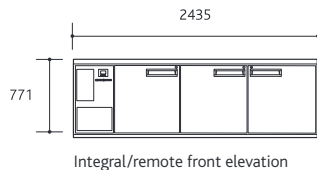

PSF0005

Specifications

Pegasus Series

Food Service / 2/1 Under Counter

PG200HC / PG200HF - 2/1 GASTRONORM TRAYS

Model	Weight (kg)	Integral/Remote	Chiller/Freezer	Gross Volume 210 litres (7.42ft ³)	Total Shelf Area 0.64m ² (excluding floor)
PG200HC	120	Integral	Chiller		
PG200HCr	105	Remote	Chiller		
PG200HF	132	Integral	Freezer		
PG200HFr	108	Remote	Freezer		
		Integral External (mm)	Remote External (mm)	Internal (mm)	Floor Area 0.88m ² (integral)
Height*		771	771	565	0.88m ² (remote)
Width		1065	1065	565	
Depth		828	828	650	

PG200HC / PG200HF
1 DOOR

PG500HC / PG500HF - 2/1 GASTRONORM TRAYS

Model	Weight (kg)	Integral/Remote	Chiller/Freezer	Gross Volume 459 litres (16.20ft ³)	Total Shelf Area 1.27m ² (excluding floor)
PG500HC	135	Integral	Chiller		
PG500HCr	120	Remote	Chiller		
PG500HF	147	Integral	Freezer		
PG500HFr	123	Remote	Freezer		
		Integral External (mm)	Remote External (mm)	Internal (mm)	Floor Area 1.45m ² (integral)
Height*		771	771	565	1.45m ² (remote)
Width		1750	1750	1250	
Depth		828	828	650	

PG500HC / PG500HF
2 DOOR

PG800HC - 2/1 GASTRONORM TRAYS

Model	Weight (kg)	Integral/Remote	Chiller/Freezer	Gross Volume 711 litres (25.10ft ³)	Total Shelf Area 1.91m ² (excluding floor)
PG800HC	150	Integral	Chiller		
PG800HCr	135	Remote	Chiller		
		Integral External (mm)	Remote External (mm)	Internal (mm)	Floor Area 2.02m ² (integral)
Height*		771	771	565	2.02m ² (remote)
Width		2435	2435	1935	
Depth		828	828	650	