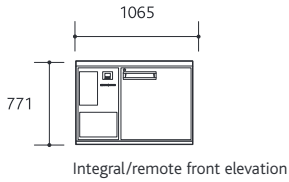

PSF0005

Specifications

Pegasus Series

Food Service / 2/1 Under Counter

PG200HC / PG200HF - 2/1 GASTRONORM TRAYS

Model	Weight (kg)	Integral/Remote	Chiller/Freezer	Gross Volume 210 litres (7.42ft ³)	Total Shelf Area 0.64m ² (excluding floor)
PG200HC	120	Integral	Chiller		
PG200HCr	105	Remote	Chiller		
PG200HF	132	Integral	Freezer		
PG200HFr	108	Remote	Freezer		
		Integral External (mm)	Remote External (mm)	Internal (mm)	Floor Area 0.88m ² (integral)
Height*		771	771	565	0.88m ² (remote)
Width		1065	1065	565	
Depth		828	828	650	

PG200HC / PG200HF
1 DOOR

PG500HC / PG500HF - 2/1 GASTRONORM TRAYS

Model	Weight (kg)	Integral/Remote	Chiller/Freezer	Gross Volume 459 litres (16.20ft ³)	Total Shelf Area 1.27m ² (excluding floor)
PG500HC	135	Integral	Chiller		
PG500HCr	120	Remote	Chiller		
PG500HF	147	Integral	Freezer		
PG500HFr	123	Remote	Freezer		
		Integral External (mm)	Remote External (mm)	Internal (mm)	Floor Area 1.45m ² (integral)
Height*		771	771	565	1.45m ² (remote)
Width		1750	1750	1250	
Depth		828	828	650	