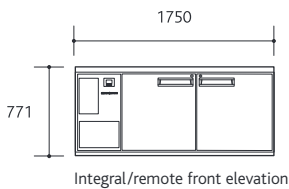

PSF0005

Specifications

Pegasus Series

Food Service / 2/1 Under Counter

PG200HC / PG200HF - 2/1 GASTRONORM TRAYS

Model	Weight (kg)	Integral/Remote	Chiller/Freezer	Gross Volume 210 litres (7.42ft ³)	Total Shelf Area 0.64m ² (excluding floor)
PG200HC	120	Integral	Chiller		
PG200HCr	105	Remote	Chiller		
PG200HF	132	Integral	Freezer		
PG200HFr	108	Remote	Freezer		
		Integral External (mm)	Remote External (mm)	Internal (mm)	Floor Area 0.88m ² (integral)
Height*		771	771	565	0.88m ² (remote)
Width		1065	1065	565	
Depth		828	828	650	

PG200HC / PG200HF
1 DOOR

PG500HC / PG500HF - 2/1 GASTRONORM TRAYS

Model	Weight (kg)	Integral/Remote	Chiller/Freezer	Gross Volume 459 litres (16.20ft ³)	Total Shelf Area 1.27m ² (excluding floor)
PG500HC	135	Integral	Chiller		
PG500HCr	120	Remote	Chiller		
PG500HF	147	Integral	Freezer		
PG500HFr	123	Remote	Freezer		
		Integral External (mm)	Remote External (mm)	Internal (mm)	Floor Area 1.45m ² (integral)
Height*		771	771	565	1.45m ² (remote)
Width		1750	1750	1250	
Depth		828	828	650	

PG500HC / PG500HF
2 DOOR

PG800HC - 2/1 GASTRONORM TRAYS

Model	Weight (kg)	Integral/Remote	Chiller/Freezer	Gross Volume 711 litres (25.10ft ³)	Total Shelf Area 1.91m ² (excluding floor)
PG800HC	150	Integral	Chiller		
PG800HCr	135	Remote	Chiller		
		Integral External (mm)	Remote External (mm)	Internal (mm)	Floor Area 2.02m ² (integral)
Height*		771	771	565	2.02m ² (remote)
Width		2435	2435	1935	
Depth		828	828	650	