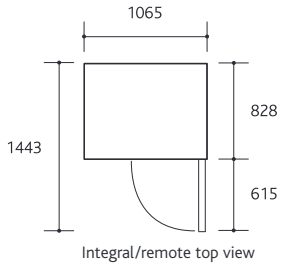

PSF0005

Specifications

Pegasus Series

Food Service / 2/1 Under Counter

PG200HC / PG200HF - 2/1 GASTRONORM TRAYS

Model	Weight (kg)	Integral/Remote	Chiller/Freezer	Gross Volume 210 litres (7.42ft ³)	Total Shelf Area 0.64m ² (excluding floor)
PG200HC	120	Integral	Chiller		
PG200HCr	105	Remote	Chiller		
PG200HF	132	Integral	Freezer		
PG200HFr	108	Remote	Freezer		
		Integral External (mm)	Remote External (mm)	Internal (mm)	Floor Area 0.88m ² (integral)
Height*		771	771	565	0.88m ² (remote)
Width		1065	1065	565	
Depth		828	828	650	

PG200HC / PG200HF
1 DOOR

PG500HC / PG500HF - 2/1 GASTRONORM TRAYS

Model	Weight (kg)	Integral/Remote	Chiller/Freezer	Gross Volume 459 litres (16.20ft ³)	Total Shelf Area 1.27m ² (excluding floor)
PG500HC	135	Integral	Chiller		
PG500HCr	120	Remote	Chiller		
PG500HF	147	Integral	Freezer		
PG500HFr	123	Remote	Freezer		
		Integral External (mm)	Remote External (mm)	Internal (mm)	Floor Area 1.45m ² (integral)
Height*		771	771	565	1.45m ² (remote)
Width		1750	1750	1250	
Depth		828	828	650	

PG500HC / PG500HF
2 DOOR

PG800HC - 2/1 GASTRONORM TRAYS

Model	Weight (kg)	Integral/Remote	Chiller/Freezer	Gross Volume 711 litres (25.10ft ³)	Total Shelf Area 1.91m ² (excluding floor)
PG800HC	150	Integral	Chiller		
PG800HCr	135	Remote	Chiller		
		Integral External (mm)	Remote External (mm)	Internal (mm)	Floor Area 2.02m ² (integral)
Height*		771	771	565	2.02m ² (remote)
Width		2435	2435	1935	
Depth		828	828	650	