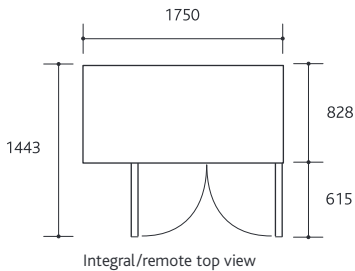

PSF0005

Specifications

Pegasus Series

Food Service / 2/1 Under Counter

PG200HC / PG200HF - 2/1 GASTRONORM TRAYS

Model	Weight (kg)	Integral/Remote	Chiller/Freezer	Gross Volume 210 litres (7.42ft ³)	Total Shelf Area 0.64m ² (excluding floor)
PG200HC	120	Integral	Chiller		
PG200HCr	105	Remote	Chiller		
PG200HF	132	Integral	Freezer		
PG200HFr	108	Remote	Freezer		
		Integral External (mm)	Remote External (mm)	Internal (mm)	Floor Area 0.88m ² (integral)
Height*		771	771	565	0.88m ² (remote)
Width		1065	1065	565	
Depth		828	828	650	

PG200HC / PG200HF
1 DOOR

PG500HC / PG500HF - 2/1 GASTRONORM TRAYS

Model	Weight (kg)	Integral/Remote	Chiller/Freezer	Gross Volume 459 litres (16.20ft ³)	Total Shelf Area 1.27m ² (excluding floor)
PG500HC	135	Integral	Chiller		
PG500HCr	120	Remote	Chiller		
PG500HF	147	Integral	Freezer		
PG500HFr	123	Remote	Freezer		
		Integral External (mm)	Remote External (mm)	Internal (mm)	Floor Area 1.45m ² (integral)
Height*		771	771	565	1.45m ² (remote)
Width		1750	1750	1250	
Depth		828	828	650	

PG500HC / PG500HF
2 DOOR

PG800HC - 2/1 GASTRONORM TRAYS

Model	Weight (kg)	Integral/Remote	Chiller/Freezer	Gross Volume 711 litres (25.10ft ³)	Total Shelf Area 1.91m ² (excluding floor)
PG800HC	150	Integral	Chiller		
PG800HCr	135	Remote	Chiller		
		Integral External (mm)	Remote External (mm)	Internal (mm)	Floor Area 2.02m ² (integral)
Height*		771	771	565	2.02m ² (remote)
Width		2435	2435	1935	
Depth		828	828	650	