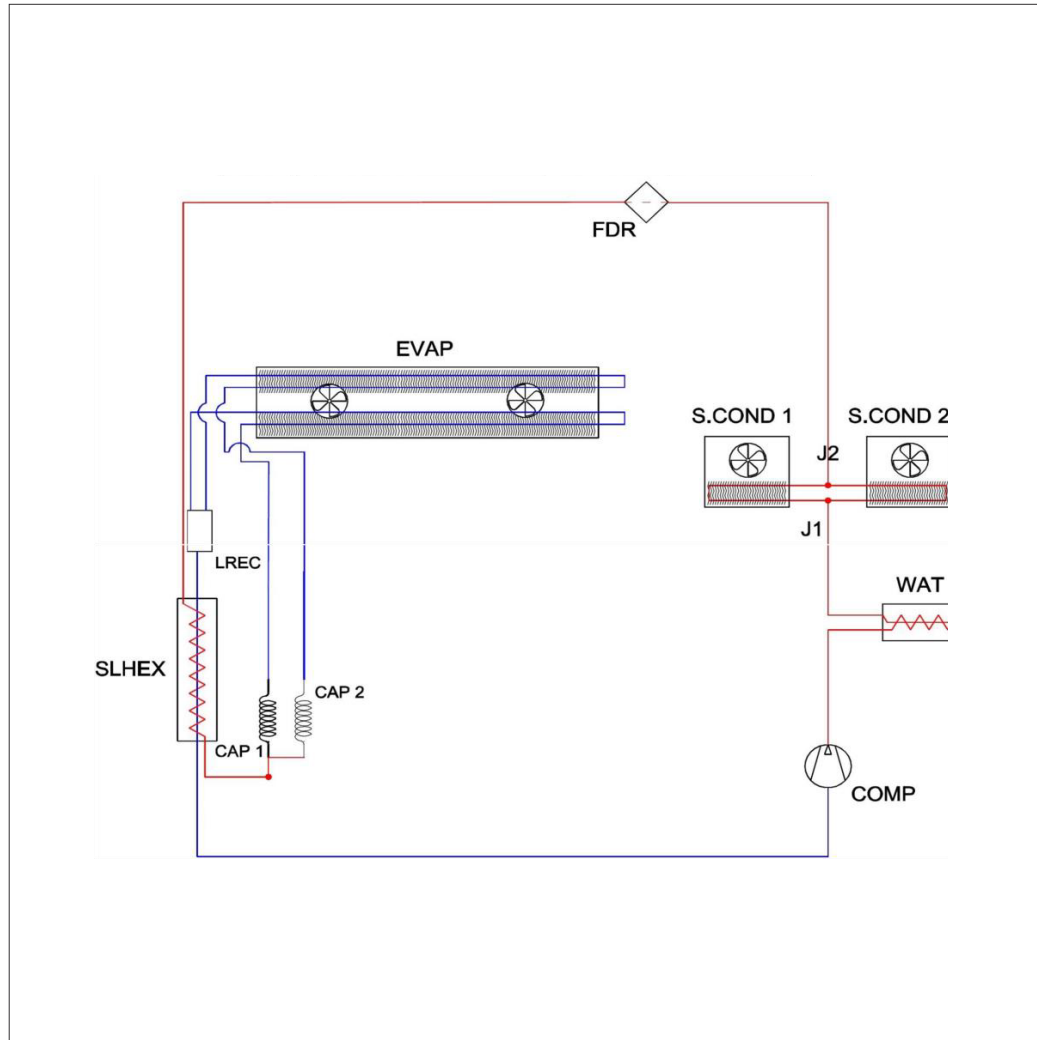

Refrigeration Diagram

Upright Fridges & Freezers

SKU

3736234

3736235

Model Number

GM1100LS-NR

GM1100LB-NR