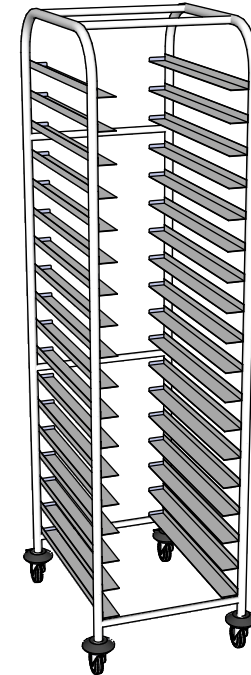

RUNNERS PROFILE
scale 1:5mm

ISO VIEW
do not scale

FRONT VIEW

SIDE VIEW

SIMPLY STAINLESS
www.simplystainless.com
Modular Sinks Tables and Shelving
COPYRIGHT © 2012
This drawing is the property of CI GROUP PTY LTD. Tradings as SIMPLY STAINLESS and It may not be copied, reproduced or modified in whole or in part without prior written permission of CI GROUP PTY LTD. SIMPLY STAINLESS reserves the right to change specification and design without notice.

**16 - BT
BAKERY TROLLEY**

SCALE: 1:20

CONSTRUCTION NOTES :

1. RUNNERS MADE FROM 1.2mm STAINLESS
 2. STEEL.
 3. FRAME MADE FROM Ø25mm STAINLESS STEEL
- TUBE
FEET ARE Ø100mm SWIVEL CASTORS, 2x LOCKING & 2x NON-LOCKING.