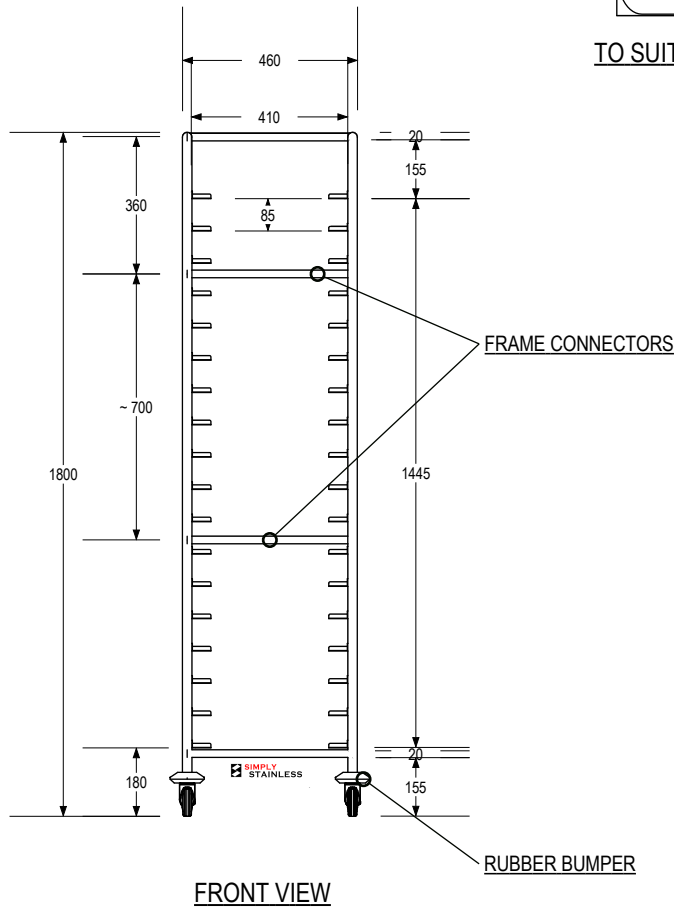

RUNNERS PROFILE
scale 1:5mm

ISO VIEW
do not scale

FRONT VIEW

SIDE VIEW

SIMPLY STAINLESS
www.simplystainless.com
Modular Sinks Tables and Shelving
COPYRIGHT © 2012
This drawing is the property of CI GROUP PTY LTD. Tradings as SIMPLY STAINLESS and It may not be copied, reproduced or modified in whole or in part without prior written permission of CI GROUP PTY LTD. SIMPLY STAINLESS reserves the right to change specification and design without notice.

**16 - BT
BAKERY TROLLEY**

SCALE: 1:20

CONSTRUCTION NOTES :

1. RUNNERS MADE FROM 1.2mm STAINLESS
 2. STEEL.
 3. FRAME MADE FROM Ø25mm STAINLESS STEEL
- TUBE
FEET ARE Ø100mm SWIVEL CASTORS, 2x LOCKING & 2x NON-LOCKING.