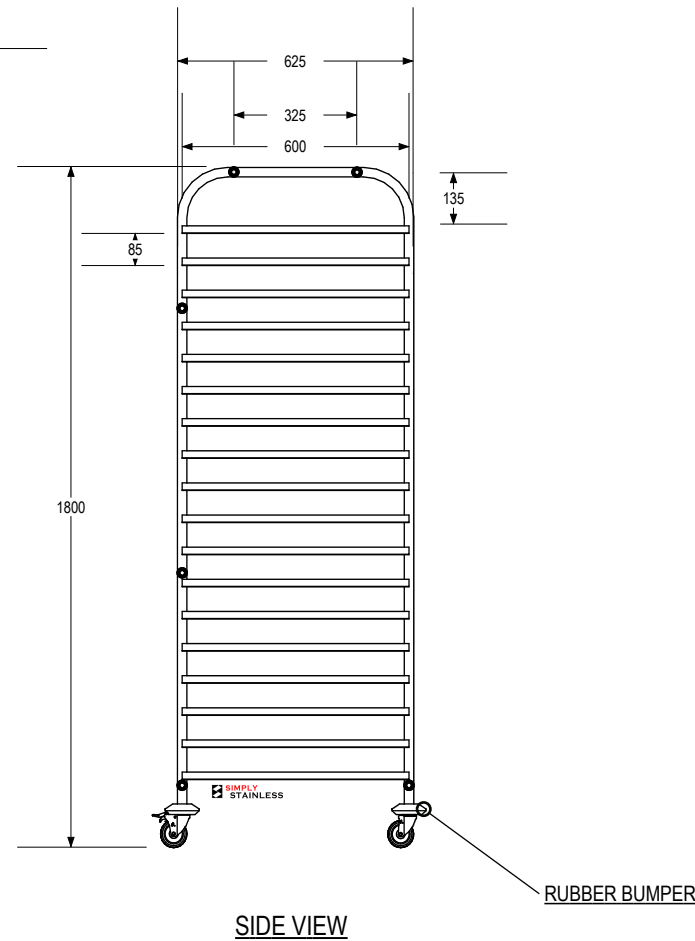

RUNNERS PROFILE
scale 1:5mm

ISO VIEW
do not scale

FRONT VIEW

SIDE VIEW

SIMPLY STAINLESS
www.simplystainless.com
Modular Sinks Tables and Shelving
COPYRIGHT © 2012
This drawing is the property of CI GROUP PTY LTD. Tradings as SIMPLY STAINLESS and It may not be copied, reproduced or modified in whole or in part without prior written permission of CI GROUP PTY LTD. SIMPLY STAINLESS reserves the right to change specification and design without notice.

**16 - BT
BAKERY TROLLEY**

SCALE: 1:20

CONSTRUCTION NOTES :

1. RUNNERS MADE FROM 1.2mm STAINLESS
 2. STEEL.
 3. FRAME MADE FROM Ø25mm STAINLESS STEEL
- TUBE
FEET ARE Ø100mm SWIVEL CASTORS, 2x LOCKING & 2x NON-LOCKING.