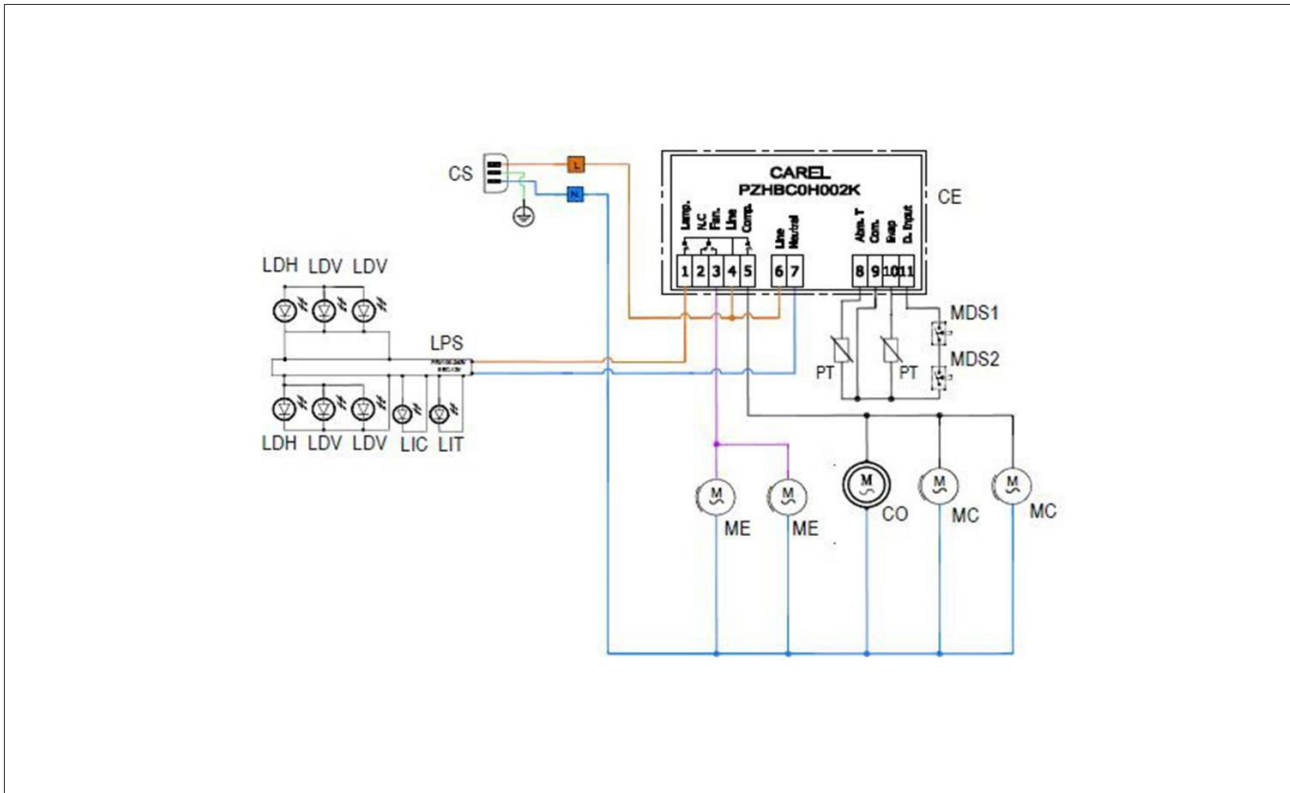

Wiring Diagram

Upright Fridges & Freezers

SKU

Model Number

3736234

GM1100LS-NR

3736235

GM1100LB-NR