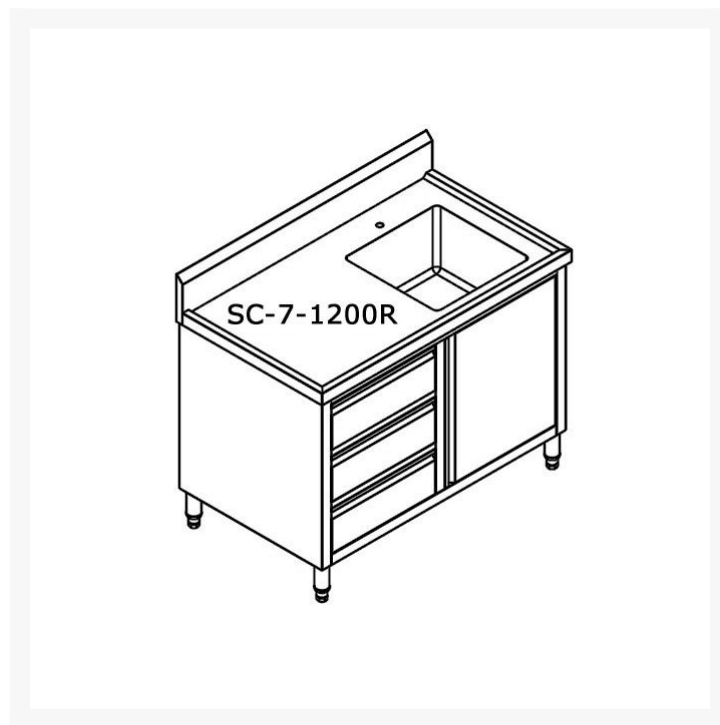

<https://www.commercialfridgefreezer.com.au/f-e-d-sc-7-1200r-h-cabinet-with-right-sink/>

Modular Systems SC-7-1200R-H Cabinet with Right Sink

\$1,496.00 +GST

[View more Product Details](#)

[Add to Cart](#)

[Request a Quote](#)

SC-7-1200R-H Cabinet with Right Sink is the perfect Stainless Steel Workbench Cabinet for your commercial needs. This unit is durable and a great addition to your kitchen set-up. Equipped with 0.9mm thick door & drawers, 150mm splashback, punched bowls, SUS304 grade top & frame.

Description

Modular Systems SC-7-1200R-H Cabinet with Right Sink

- Top & frame built from SUS304 grade hairline finished stainless steel
- 900mm (H) x 1200mm (W) x 700mm (D) dimensions
- 150mm splashback
- 90mm diameter drain hole

Additional Information

Country of Manufacture	Asia
External Colour	Stainless Steel, Hairline Finish
Model	SC-7-1200R-H
Brand	Modular Systems
Warranty	2 Years Parts Only
Warranty Registration	https://www.foodequipment.com.au/product-registration
Leg / Caster information	Four legs
Other Details	Stainless Steel
Packaged Dimensions (mm)	80000mm (W) x 150000mm (D) x 110000mm (H)
About the Product	F.E.D SC-7-1200R-H Stainless Steel Three Drawers cabinet with right sink is a commercial quality cabinet we sell for the best price. Buy F.E.D SC-7-1200R-H solid door cabinet and stainless steel kitchen modular systems with Australia wide delivery.
Related Models	F.E.D SC-7-1200L-H CABINET WITH LEFT SINK
Bowl Size (mm)	300mm (H) x 450mm (W) x 450mm (D)
Frame Tube	1.2
External Dimensions (mm)	1200mm (W) x 700mm (D) x 1050mm (H)
Manufacturer's Suggested Retail Price	\$1,760.00