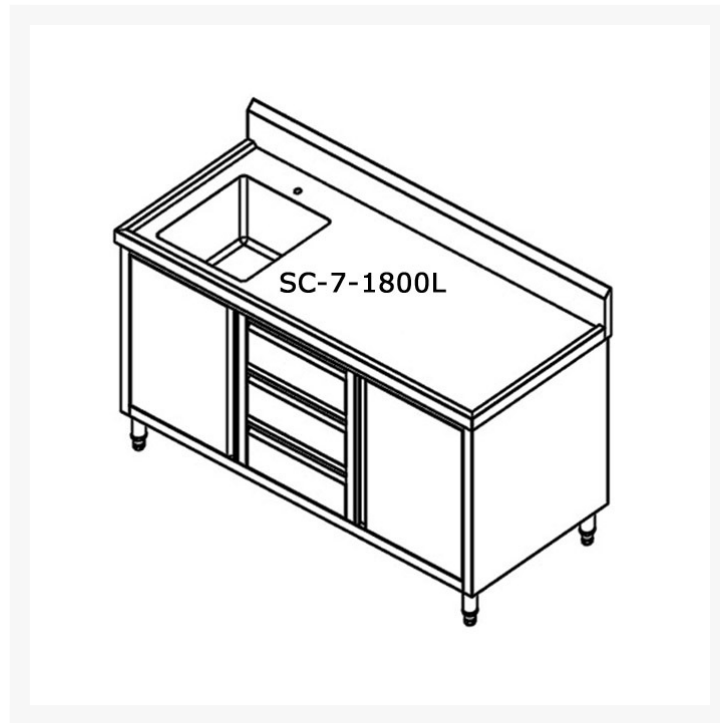

# F.E.D SC-7-1800L-H Cabinet with Left Sink

**\$2,991.15** +GST

SC-7-1800L-H Cabinet with Left Sink is durable and a great addition to your kitchen set-up. Perfect cabinet for commercial and hospitality workspace. Ideal for open kitchens with punched bowls, 90mm diameter drain hole, 1.2mm thick top & frame built from SUS304 grade stainless steel, 2 doors, 3 drawers. Pre-mounted with all welded joints.

### F.E.D SC-7-1800L-H Cabinet with Left Sink

#### Features:

- This kitchen tidy cabinet pre-assembled with all welded joints
- 150mm splashback
- 900mm (H) x 1800mm (W) x 700mm (D) dimensions
- 90mm diameter drain hole
- Great for open and commercial kitchens
- One left sink included
- 0.9mm thick doors & drawers built with stainless steel

<https://www.commercialfridgefreezer.com.au/f-e-d-sc-7-1800l-h-cabinet-with-left-sink/>

- Top & frame built from SUS304 grade hairline finished stainless steel
- Allows customer to keep kitchens tidy and clutter free
- 300mm (H) x 450mm (W) x 450mm (D) punched bowls