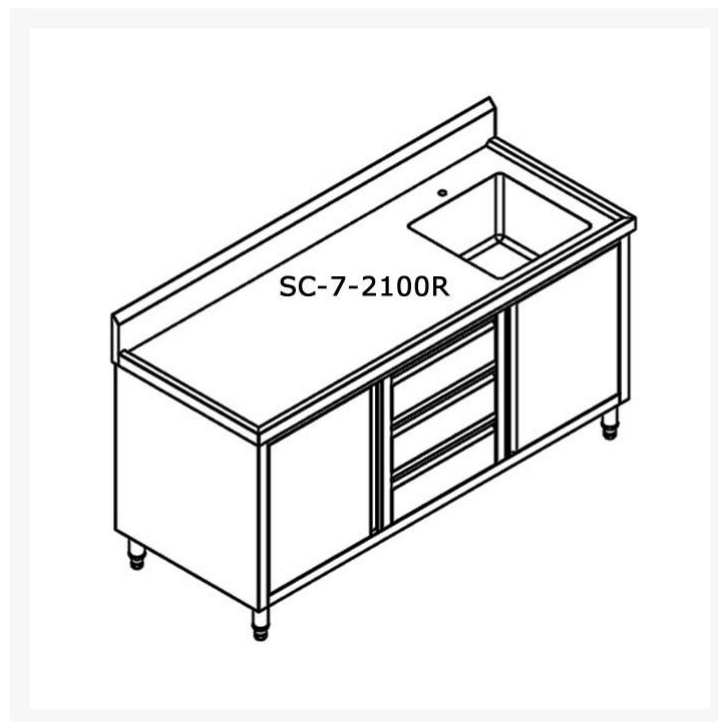

<https://www.commercialfridgefreezer.com.au/f-e-d-sc-7-2100r-h-cabinet-with-right-sink/>

Modular Systems SC-7-2100R-H Cabinet with Right Sink

\$2,439.50 +GST

[View more Product Details](#)

[Add to Cart](#)

[Request a Quote](#)

SC-7-2100R-H Cabinet with Right Sink. 2100mm wide cabinet is a great addition to commercial kitchen and hospitality workspace. Ideal for open kitchens with punched bowls, 90mm diameter drain hole. 1.2mm top & frame built from SUS304 grade stainless steel with 2 doors and 3 drawers. Pre-mounted with all welded joints.

Description

Modular Systems SC-7-2100R-H Cabinet with Right Sink

- One right sink included
- Perfect for open and commercial kitchens
- 150mm splashback
- 900mm (H) x 2100mm (W) x 700mm (D) dimensions

<https://www.commercialfridgefreezer.com.au/f-e-d-sc-7-2100r-h-cabinet-with-right-sink/>

Additional Information

Country of Manufacture	Asia
External Colour	Stainless Steel, Hairline Finish
Model	SC-7-2100R-H
Brand	Modular Systems
Warranty	2 Years Parts Only
Warranty Registration	https://www.foodequipment.com.au/product-registration
Leg / Caster information	Four legs
Other Details	Stainless Steel
Packaged Dimensions (mm)	800mm (W) x 2100mm (D) x 1100mm (H)
About the Product	F.E.D SC-7-2100R-H Stainless Steel Three Drawers cabinet with right sink is a commercial quality cabinet we sell for the best price. Buy F.E.D SC-7-2100R-H solid door cabinet and stainless steel kitchen modular systems with Australia wide delivery.
Related Models	F.E.D SC-7-2100L-H CABINET WITH LEFT SINK
Bowl Size (mm)	300mm (H) x 450mm (W) x 450mm (D)
Frame Tube	1.2
External Dimensions (mm)	2100mm (W) x 700mm (D) x 1050mm (H)
Manufacturer's Suggested Retail Price	\$2,870.00