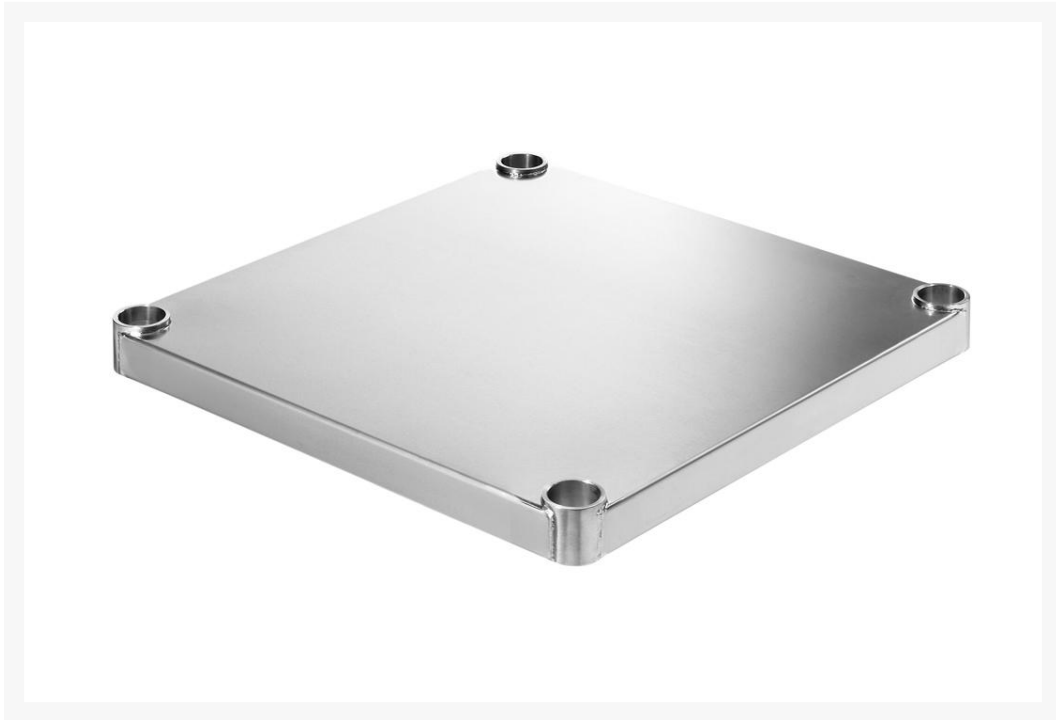

Simply Stainless SS21- US-6-4-0900 Under shelf

\$183.75 +GST

Simply Stainless SS21-US-6-4-0900 Under shelf includes undershelf, 1mm thick stainless steel under-shelf, and 900mm L x 600mm W.

Brand: Simply Stainless

Product Code: SS21.US.6.4.0900

Dimensions: 900mm L x 600mm W

Description

Simply Stainless SS21-US-6-4-0900 Under shelf

- Undershelf in 900mm length and 600mm width
- 1mm thick stainless steel under-shelf

- No. 4 finish with top hat stiffening
- Suits conner bench 600 series