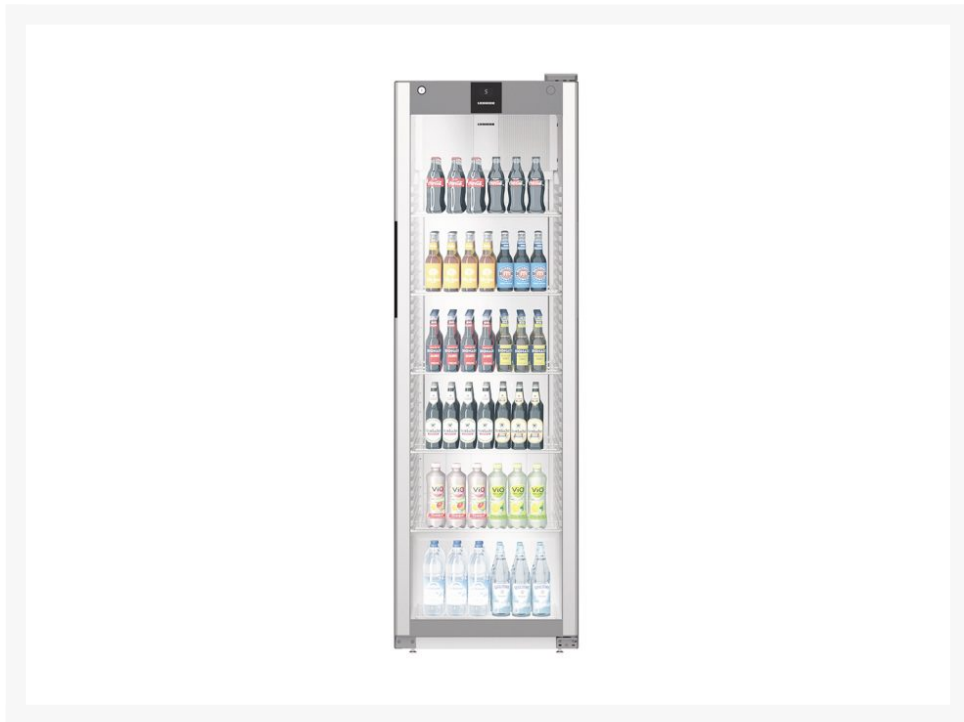

<https://www.commercialfridgefreezer.com.au/liebherr-mrfvd-4011-glass-1-door-fridge/>

Liebherr MRFvd 4011 Glass 1 Door Fridge

\$2,967.00 +GST

[View more Product Details](#)

[Add to Cart](#)

[Request a Quote](#)

Liebherr MRFvd 4011 Glass 1 Door Fridge includes capacity 400 litres, energy consumption in 24h 1.465 kWh, grid shelves plastic-coated, and temperature range +1°C to +15°C.

Description

Liebherr MRFvd 4011 Glass 1 Door Fridge

- External dimensions in mm (w/d/h) 597/654/1884
- Internal dimensions in mm (w/d/h) 475/423/1659
- 50 Hz / 220 - 240V~ Power Supply/ Current
- 1.465 kWh power usage/ kWh/24hr

<https://www.commercialfridgefreezer.com.au/liebherr-mrfvd-4011-glass-1-door-fridge/>